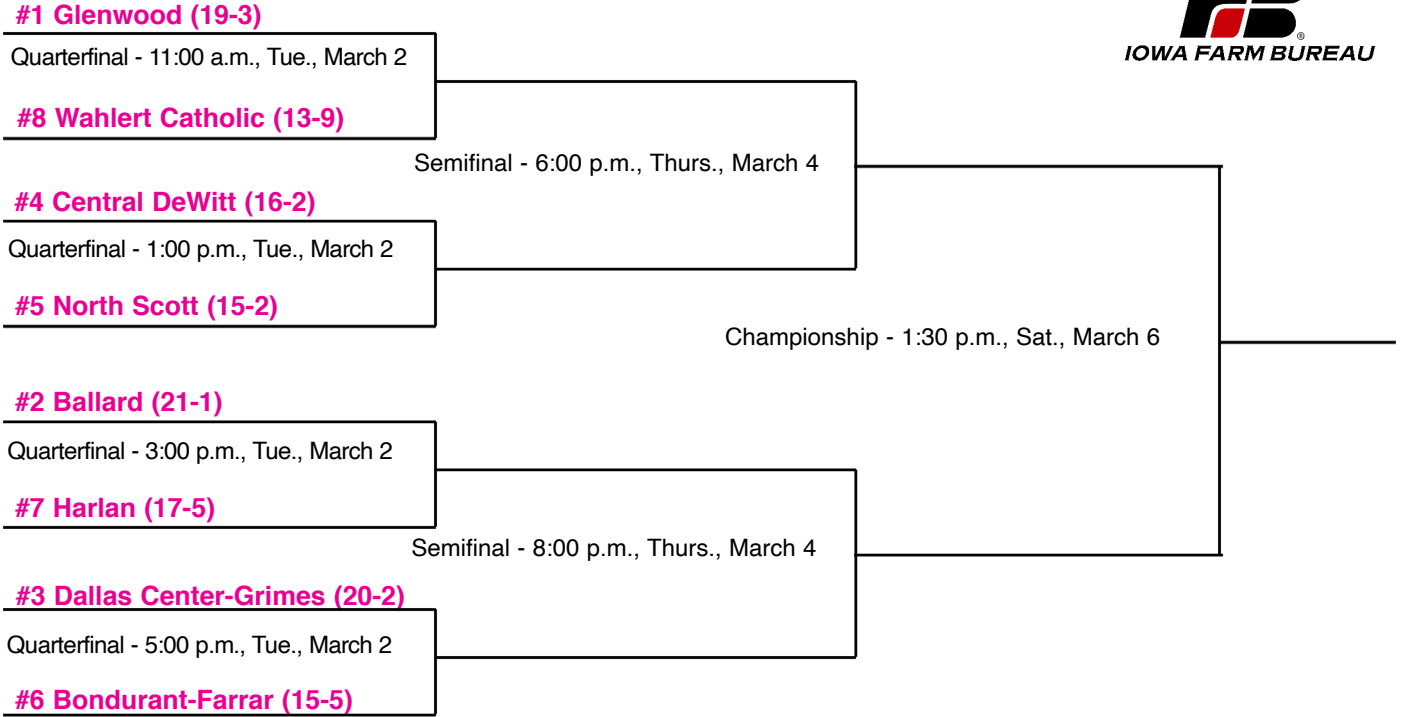

2021 CLASS 5A TOURNAMENT PAIRINGS

2021 CLASS 3A TOURNAMENT PAIRINGS

The highest seeds are the designated home teams and will wear white jerseys

2021 CLASS 4A TOURNAMENT PAIRINGS

2021 CLASS 2A TOURNAMENT PAIRINGS

The highest seeds are the designated home teams and will wear white jerseys

2021 CLASS 1A TOURNAMENT PAIRINGS

The highest seeds are the designated home teams and will wear white jerseys