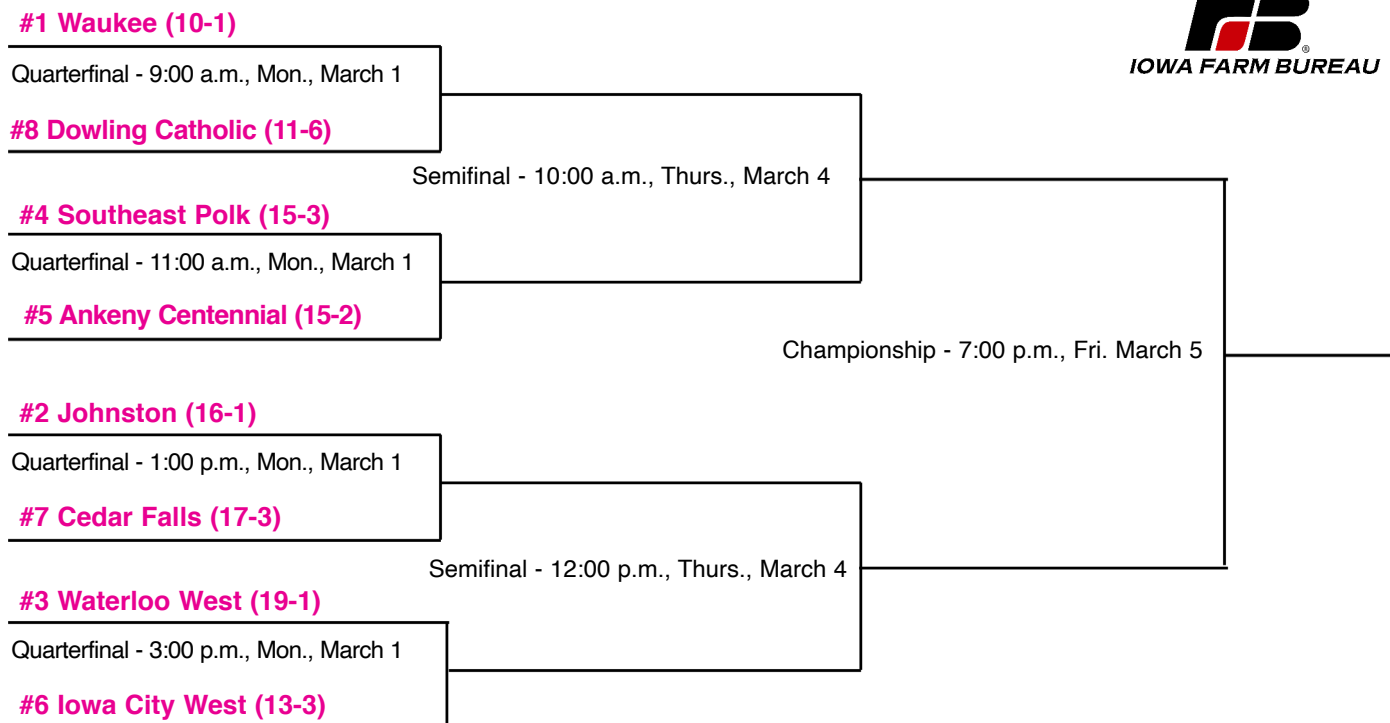

2021 CLASS 5A TOURNAMENT PAIRINGS

2021 CLASS 3A TOURNAMENT PAIRINGS

The highest seeds are the designated home teams and will wear white jerseys

2021 CLASS 4A TOURNAMENT PAIRINGS

2021 CLASS 2A TOURNAMENT PAIRINGS

The highest seeds are the designated home teams and will wear white jerseys

2021 CLASS 1A TOURNAMENT PAIRINGS

The highest seeds are the designated home teams and will wear white jerseys