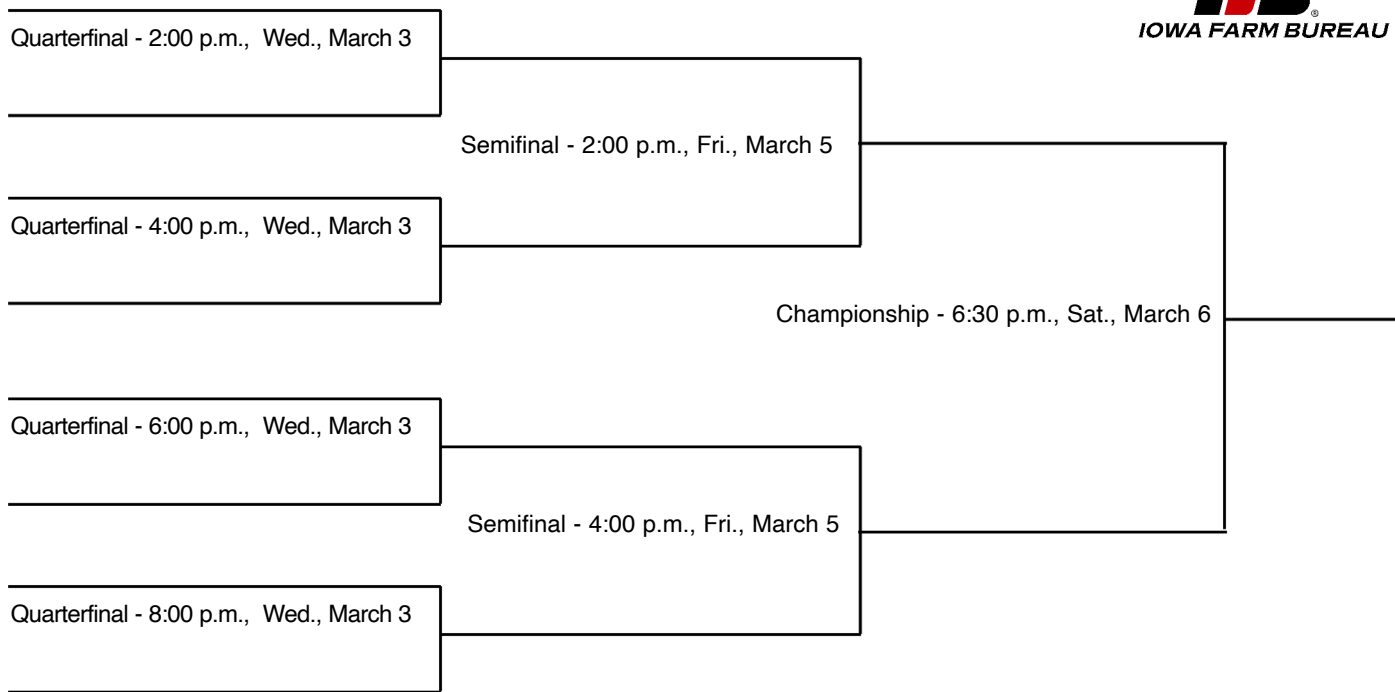

2021 CLASS 5A TOURNAMENT PAIRINGS

2021 CLASS 3A TOURNAMENT PAIRINGS

The highest seeds are the designated home teams and will wear white jerseys

2021 CLASS 4A TOURNAMENT PAIRINGS

2021 CLASS 2A TOURNAMENT PAIRINGS

The highest seeds are the designated home teams and will wear white jerseys

2021 CLASS 1A TOURNAMENT PAIRINGS

The highest seeds are the designated home teams and will wear white jerseys