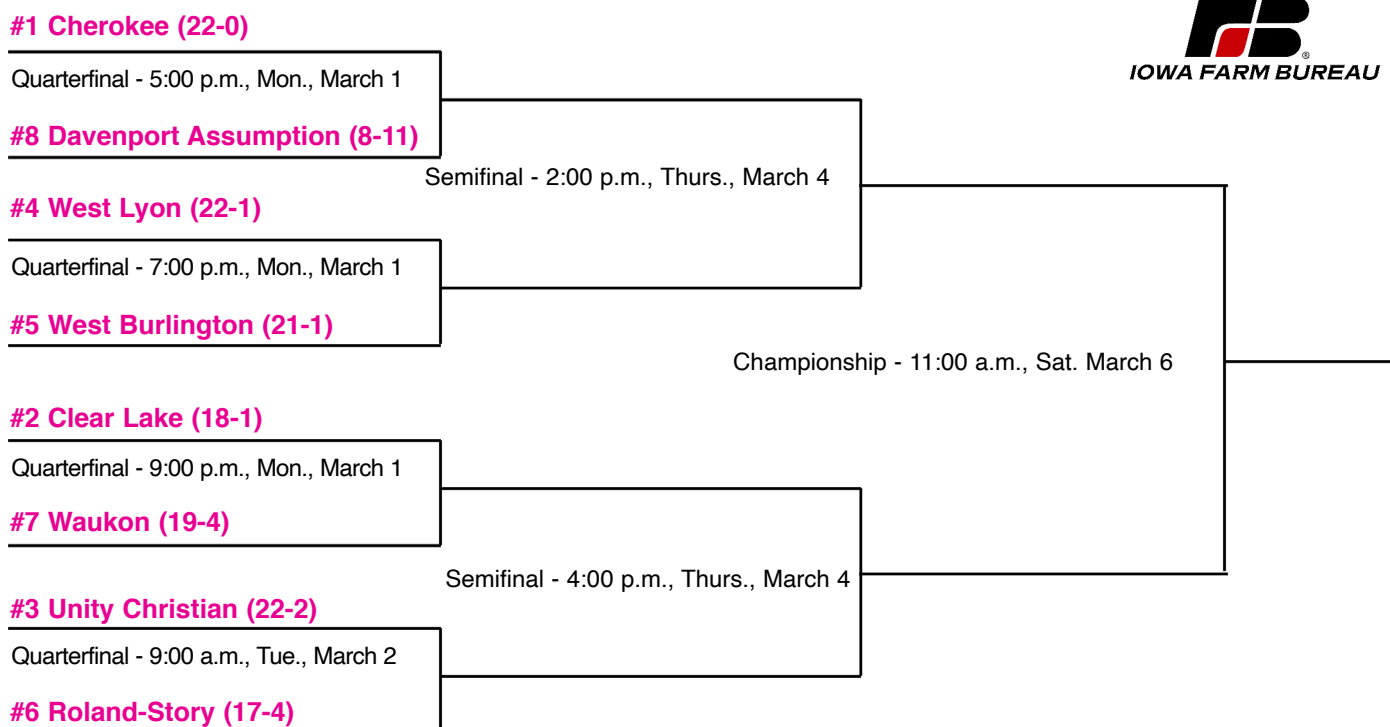

2021 CLASS 5A TOURNAMENT PAIRINGS

2021 CLASS 3A TOURNAMENT PAIRINGS

The highest seeds are the designated home teams and will wear white jerseys

2021 CLASS 4A TOURNAMENT PAIRINGS

2021 CLASS 2A TOURNAMENT PAIRINGS

The highest seeds are the designated home teams and will wear white jerseys

2021 CLASS 1A TOURNAMENT PAIRINGS

The highest seeds are the designated home teams and will wear white jerseys