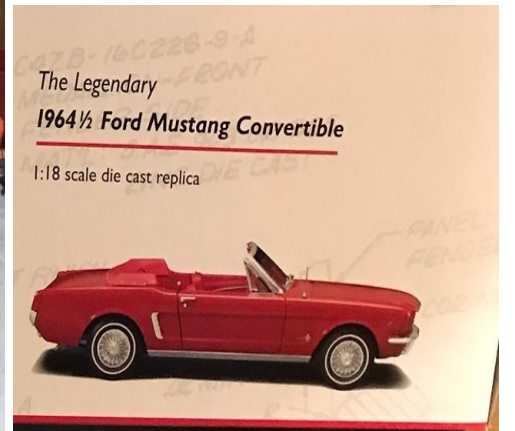

Leland Baxter, Owner

MOST CARS ARE IN ORIGINAL BOXES!

**MODEL CARS:** Grumpy's Toy Bill Elliott Pro Stock Camaro VIII. – 1950's Metal Cadillac Convertible. – Precision 1964 1/2 Mustang Convertible. – **SUPER CARS :** Sox & Marten '67 Super Stock GTX. – Sox & Marten Super Stock Hemi Belvedere. – **AMERICAN MUSCLE:** '71 Duster, Yellow. – '69 Super Bee. – '71 Duster, Red. – '70 Superbird. – '71 Dodge Challenger R/T. – '71 Torino Cobra. – '55 Chevy Convertible (Grease). – '56 Ford Sunliner. – '68 Arnie Beswick GTO. – '69 Plymouth GTX. – '69 Charger Daytona. – **ACTION CARS:** Ricky Rudd. – Maty Robins w/Album. – Bill Elliott. – Kenny Bernstein. – **Highway 61 Hurst 1966 Hairy Olds.** – **Highway 61 Hemi Under Glass.** – Welly '56 F-100 Pickup. – **RACING CHAMPIONS:** Kodak Car, Kellogg Car, Mooeyes Funny Car, '70 Cuda. – Super Mama's Chuck Poole Chuckwagon. – Big A '63 Corvette Roadster. – Exact Detail '67 Camaro Pace Car. – '57 Chrysler Convertible. – '58 Plymouth Fury. – Mopar Die Cast Sprint Car. – Richard Petty Superbird. – '50's Ford 2-dr Hardtop. – Hemi Engine Display. – **FARM TRACTORS: FARMALL M PEDAL TRACTOR w/CART.** – **ALLIS CHALMERS WD-45 PEDAL TRACTOR w/CART.** – **FARMAL 560 PEDAL TRACTOR.** – Farmall 560 w/ 2-MH Corn Picker. – Farmall M. – Farmall 350. – Farmall 560. – Massey Harris 44 Special (Ertl). – Massey Harris 33 Special. – (2) Massey Harris 44's. – Oliver 70. – JD 70. – Minneapolis Moline UDLX Comfotractor. – JD Panel Truck (Schenkelberg Implement). – IH Sales CD's. – More Toys Not Listed.