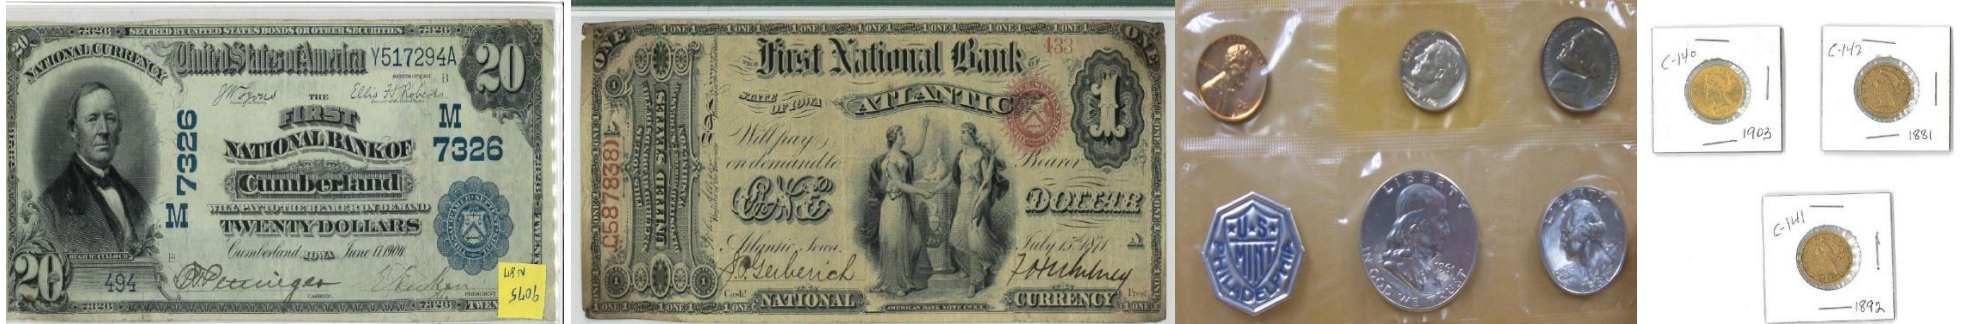

First Whitney Bank, Trustee. (Call Bank for more information, lot number list available 712-243-3195)

National Paper Currency from 1881 to 1926 from the following Banks: Cumberland (One of only 2 known to exist!), Atlantic, Casey, Griswold, Audubon, Fontanelle, Exira, Kimballton, Dubuque. – 1914 US Dollar Bill. – (3) \$5 Gold Pieces 1881-1903. – (5) US 5 Cent 1890-1912. – 2 Cent 1866. – Morgan and Liberty Silver Dollars (one 1888). – ½ Dollars, Qtrs (one 1854), Mercury Dimes, Nickels (Buffalo), Wheat Pennies. – Uncirculated US Mint Coin Proof Sets. – Old Foreign Currency from Countries such as: Brazil, German, Egyptian, Nicaragua, Peru, Japanese, Mexico, Turkey, Singapore, France, Haiti, Italy, Asian, Philippines. – Greek Bonds. – Coins from US, Canada, Panama, Mexico, France. – 1991 American Eagle 1/10th oz Gold. – 1994 US Veterans Commemorative Silver Dollars. – Numerous Tokens from old businesses from Atlantic, Anita, Wiota, Griswold, Lewis, Cumberland, Massena. – 1947 Atlantic Men's Class Ring. – Counter Checks. This is a small listing, we will be categorizing and assigning lot numbers. Continue to watch auctionzip.com.