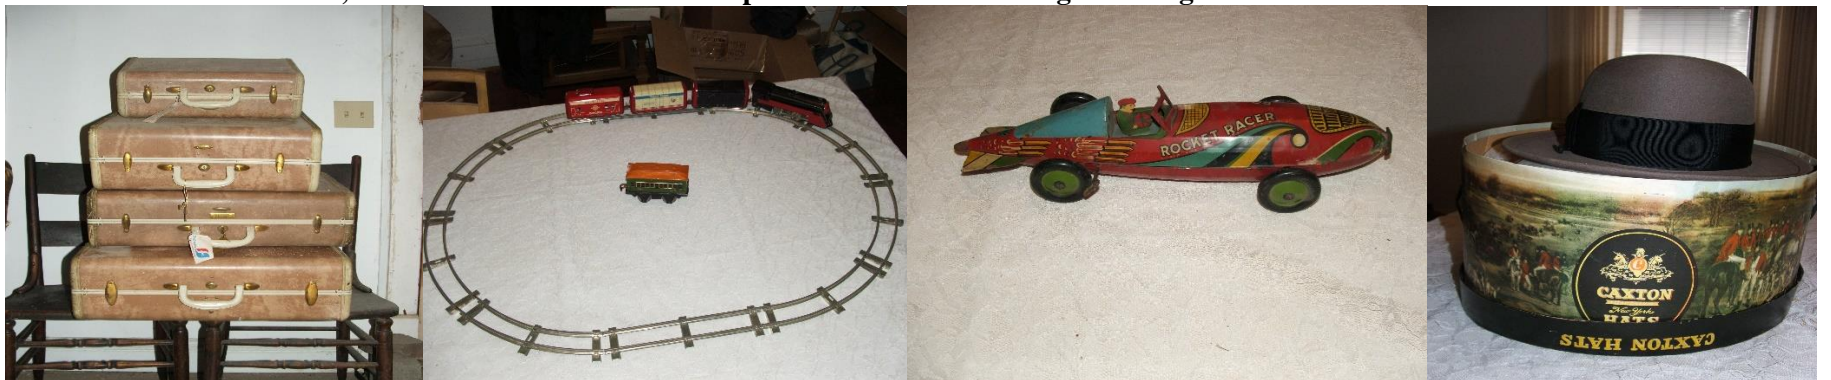

Vintage Items, Household from the Estate of Jane Papathakos First Whitney Bank, Trustee

*OLD and VINTAGE: Old Metal Toys: Hafner Train Set, Rocket Racer, Lonesome Pine Camper, Fire Truck, Sunny Andy Ferry, Snow White & 7D Top, Several Metal Cars & Trucks. – Old Tricycle. – Cash Register. – Children's Iron Table 2 Chairs. – Vintage Luggage Set. – Old Pictures in Frames (Sacred Heart, Christ in Yosemite, Last Supper, Christ & the Flock, Jesus on Cross w/Mary, St. Therese, by artists Brunozetti and Siodanni). – More Old Picture Frames. – Old Tinker Toys. – Old Legos. – Wooden Checkers. – Chinese Checkers. – Old Women's Hats and Purses (Like New, Caxton Hat w/Box). – Female Manikin. – Marbles. – Jars. – Jewelry Boxes. – 5 Ice Cream Parlor Chairs. – Military Box. – Trunk. – 2 Wood Chairs. – Old Cameras. – Singer Treadle Sewing Machine. – Brass Cash Register. – Large Tiffany Hanging Lamp. – 2 Cedar Chests. – Cavalior Stowaway Chest. – Underwood Typewriter. – Magnavox Console Hi Fi Stereo. – Upholstered Chair. – Cain Sided Chair. – National Spun Glass Christmas Ornament in Box. – Matching Lamps. – Red Glass Ware. – Hand Painted Juice Pitcher w/Glasses. – Egg Cups. – Bibles. – Books (Set of 'Knight of the Grip. – 1946 & 47 AHS Javelins. – Greek Cookbooks. – White Enamel Ware. – Cookie Jars. – Tea Pots. – Lots of Jewelry. *HOUSEHOLD and APPLIANCES: Whirlpool Washer & Dryer (Like New). – Bedroom Set (Double w/Dresser, Chest of Drawers, Night Stand). – Dining Room Table w/Bufet. – 2 Matching Swivel Rockers. – 3 Piece Wood Book Cases. – Wood Desk. – Sofa Table. – Coffee Table. – End Tables. – 3 Cushion Sofa. – 2 Enamel Top Tables. – Marble Top Kitchen Table. – Drop Leaf Tables. – Various Chairs, Dressers, Night Stands. – Round Glass Top Night Stands. – Wall Mirror. – Dish Sets. – Kitchen Utensils. – Pie Tins. – Corning Ware. – Cake Pans. – Silverware, – Pots & Pans. – Toaster. – Krups Blender. – Electric Singer Sewing Machine. – Blankets.