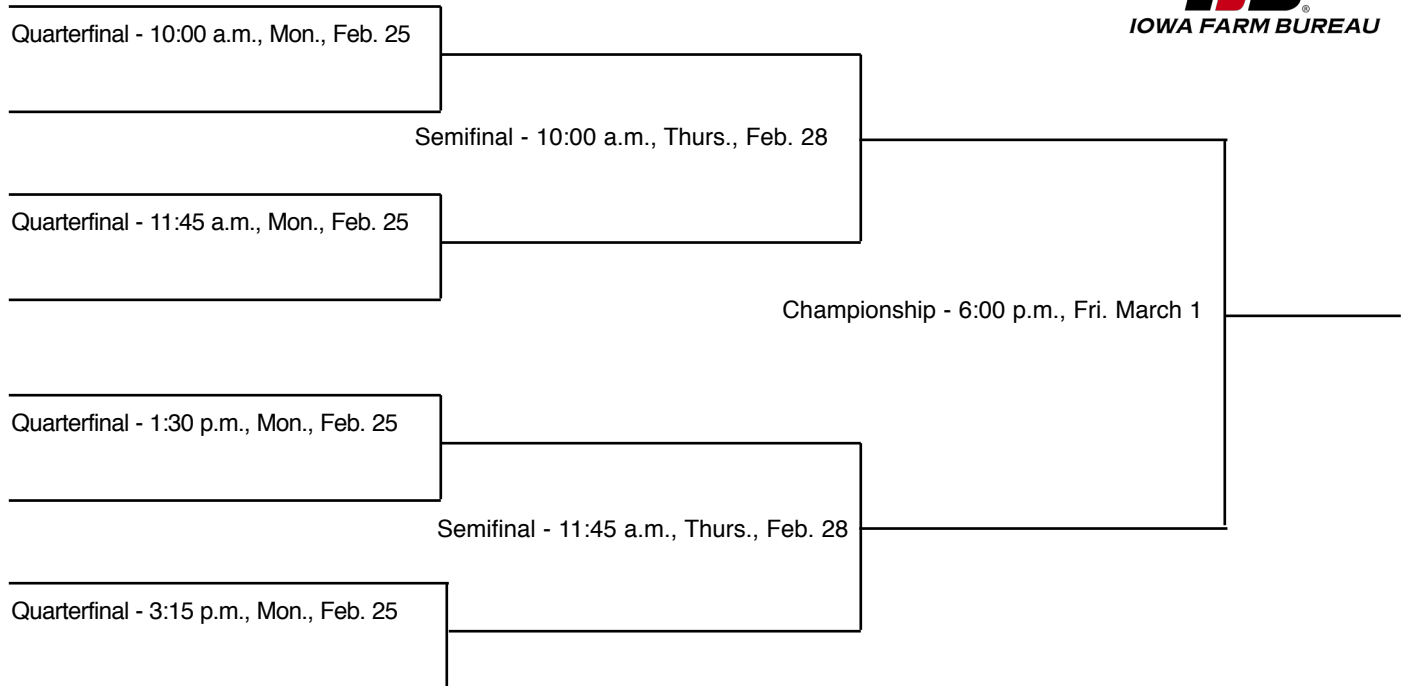

# CLASS 5A TOURNAMENT PAIRINGS

# CLASS 3A TOURNAMENT PAIRINGS

## #1 North Polk (21-2)

The highest seeds are the designated home teams and will wear white jerseys