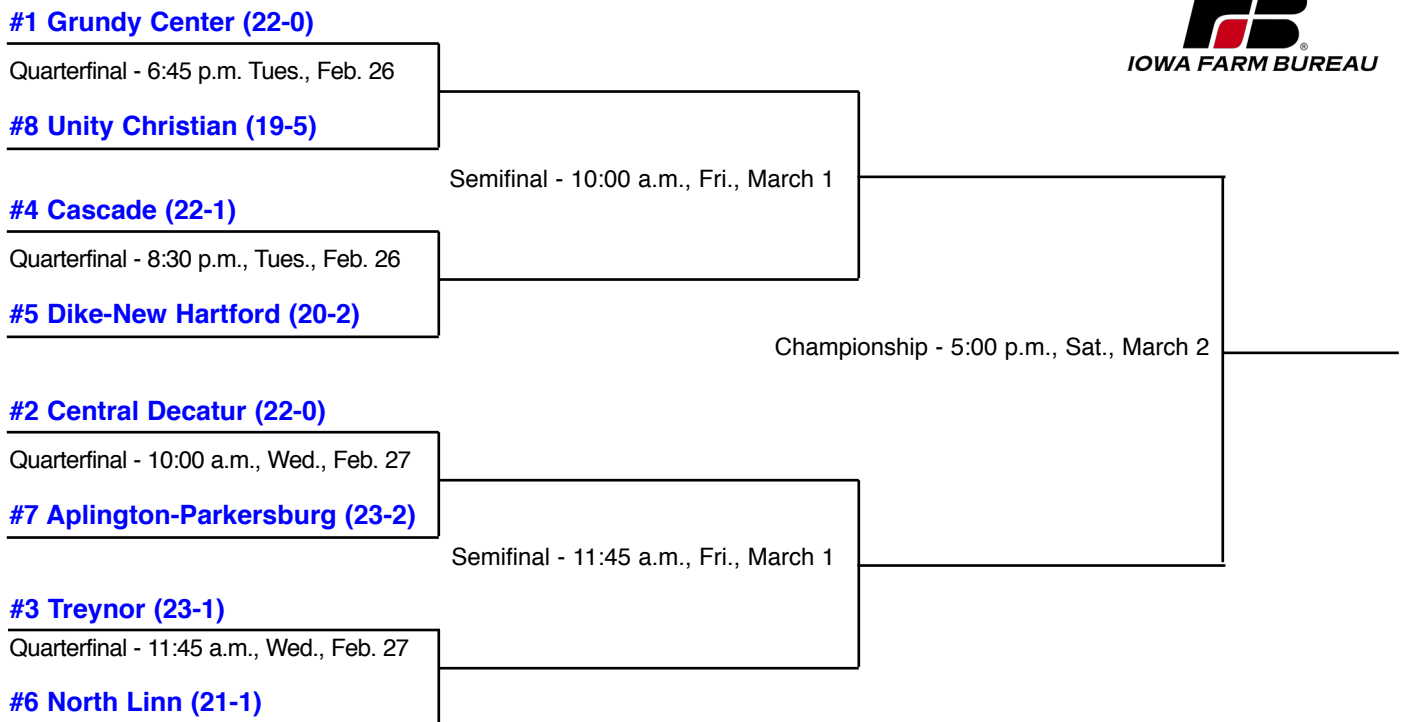

CLASS 2A TOURNAMENT PAIRINGS

The highest seeds are the designated home teams and will wear white jerseys