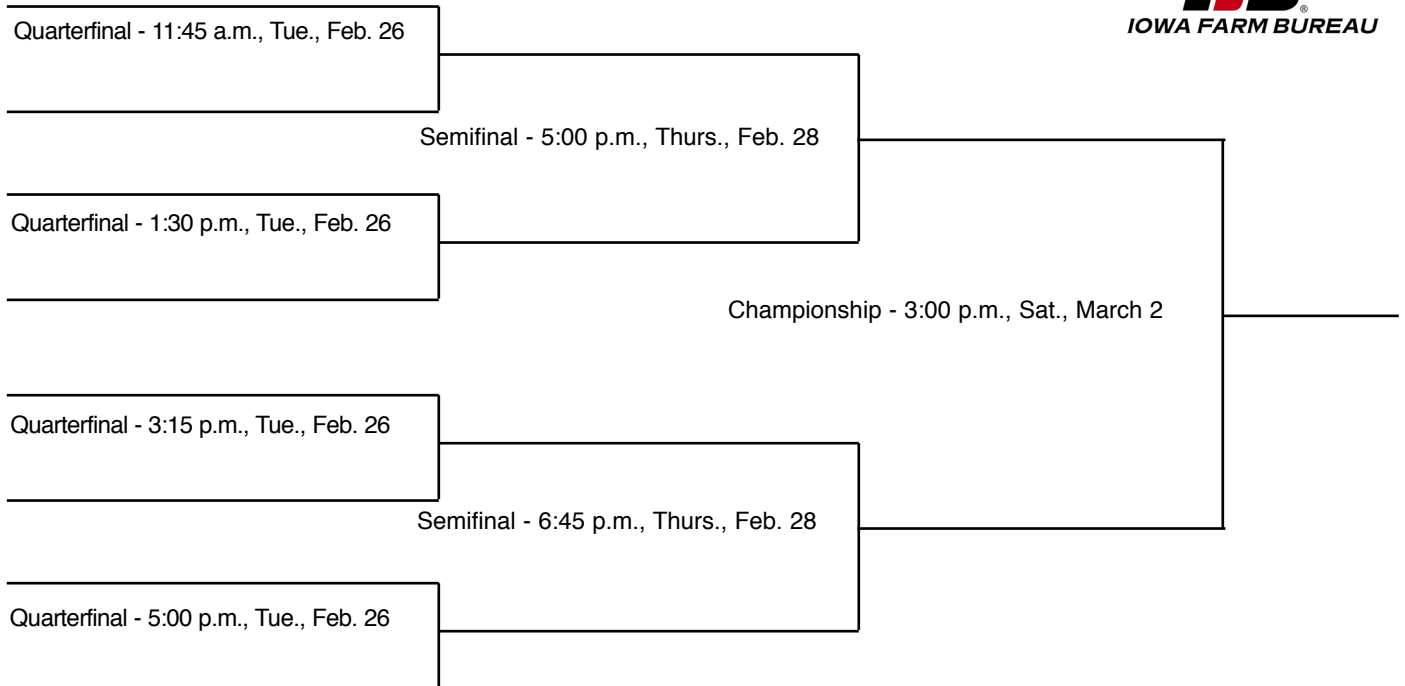

CLASS 4A TOURNAMENT PAIRINGS