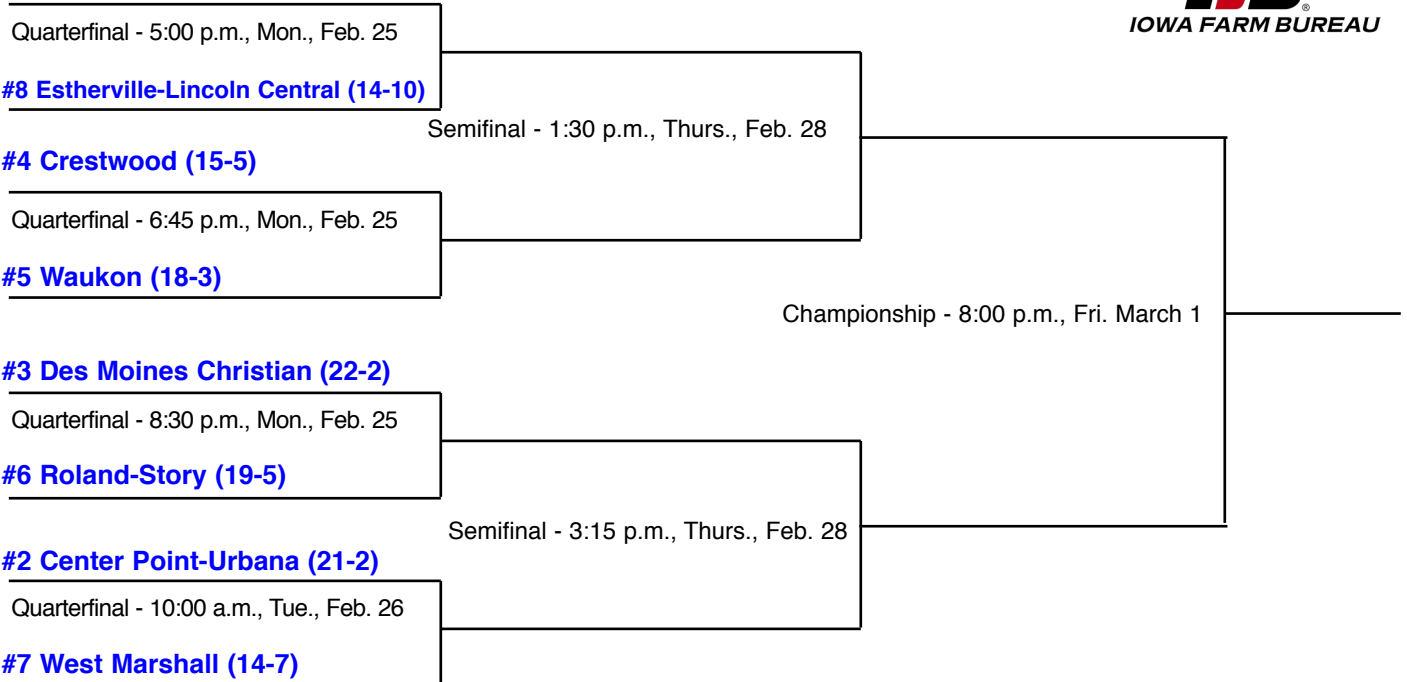

# CLASS 5A TOURNAMENT PAIRINGS

# CLASS 3A TOURNAMENT PAIRINGS

## #1 North Polk (21-2)

The highest seeds are the designated home teams and will wear white jerseys