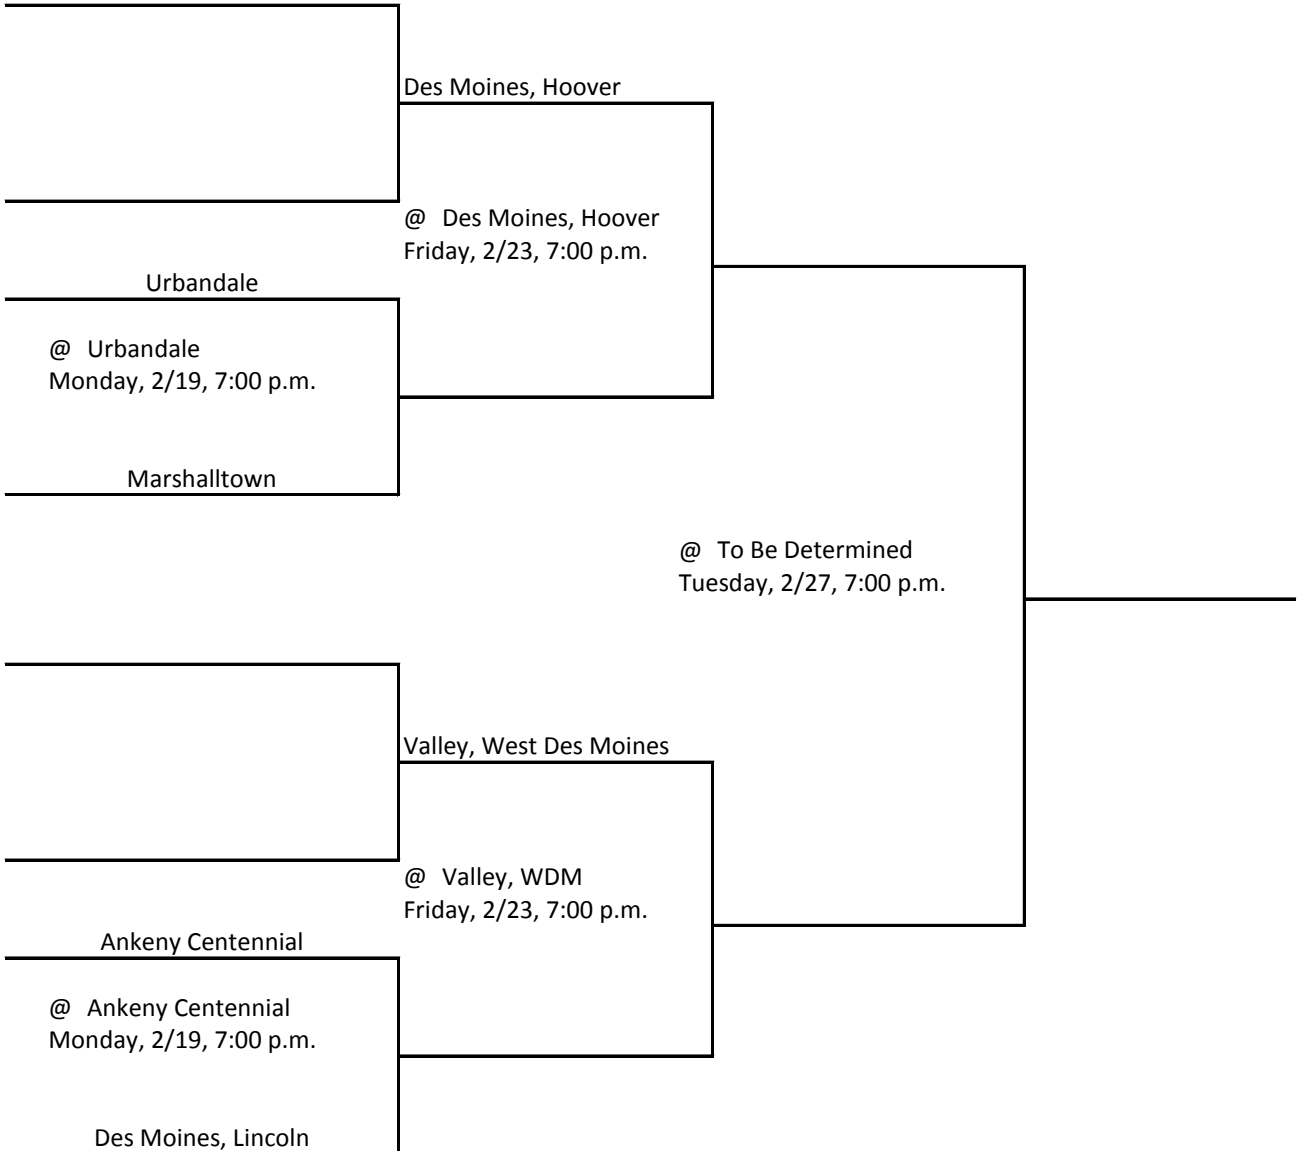

IOWA HIGH SCHOOL ATHLETIC ASSOCIATION

PO BOX 10

BOONE, IOWA 50036-0010

Pairings and Schedule of Tournament Played

2018 BASKETBALL TOURNAMENT

CLASS: 4A

SUBSTATE: #7

Above pairings and time schedule established as directed by the Board of Control