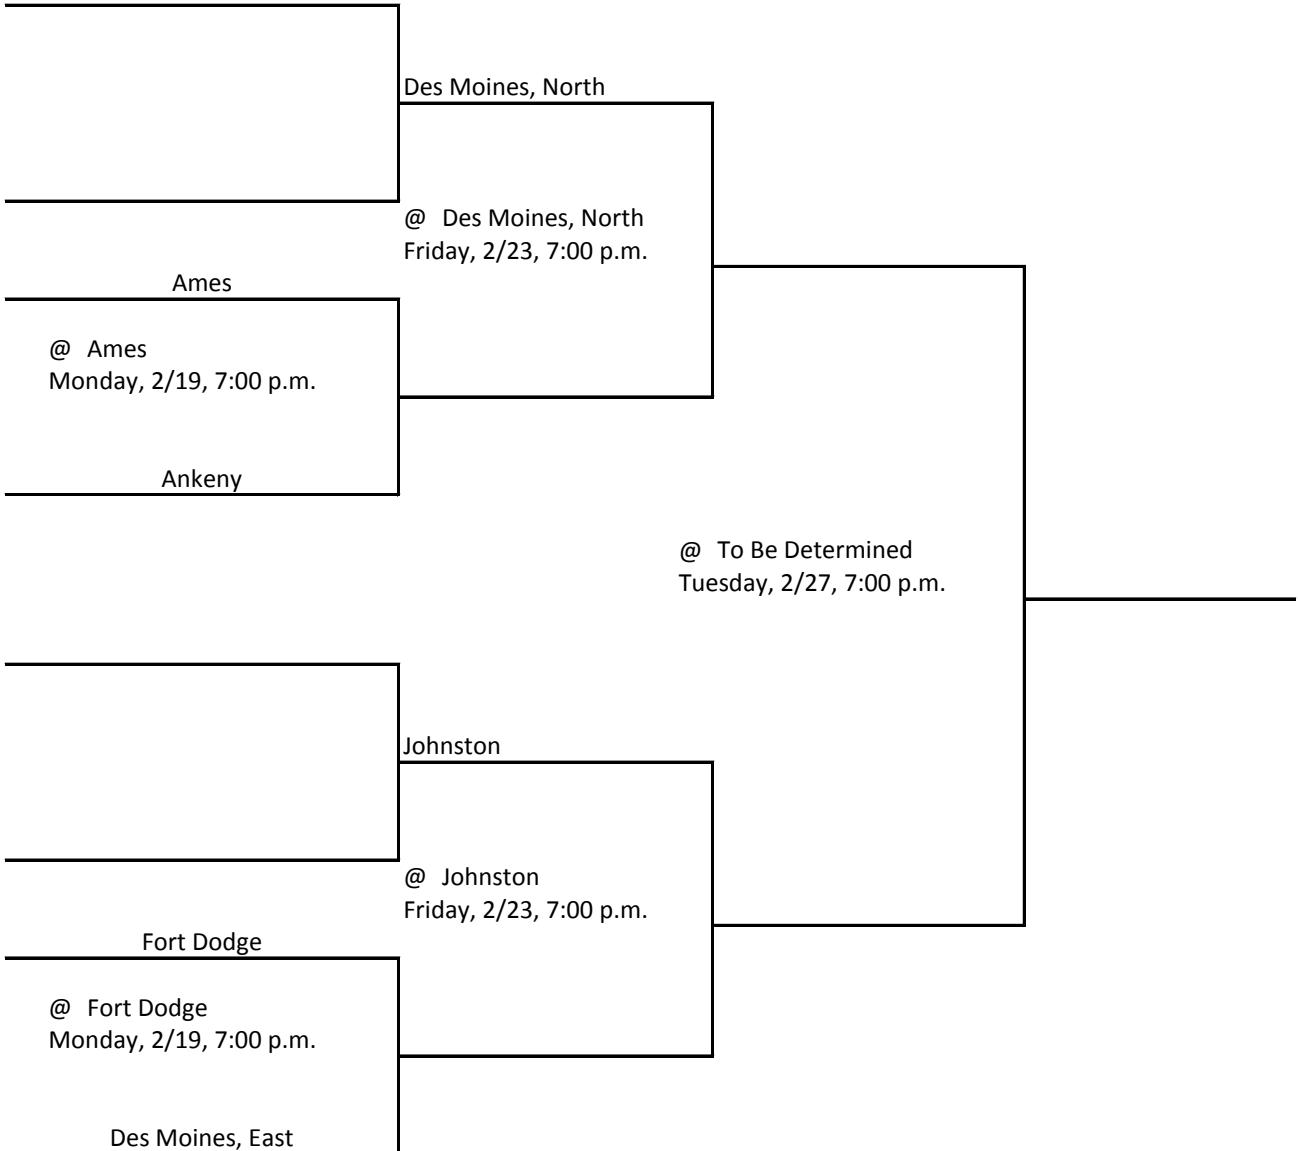

IOWA HIGH SCHOOL ATHLETIC ASSOCIATION

PO BOX 10

BOONE, IOWA 50036-0010

Pairings and Schedule of Tournament Played

2018 BASKETBALL TOURNAMENT

CLASS: 4A

SUBSTATE: #8

Above pairings and time schedule established as directed by the Board of Control