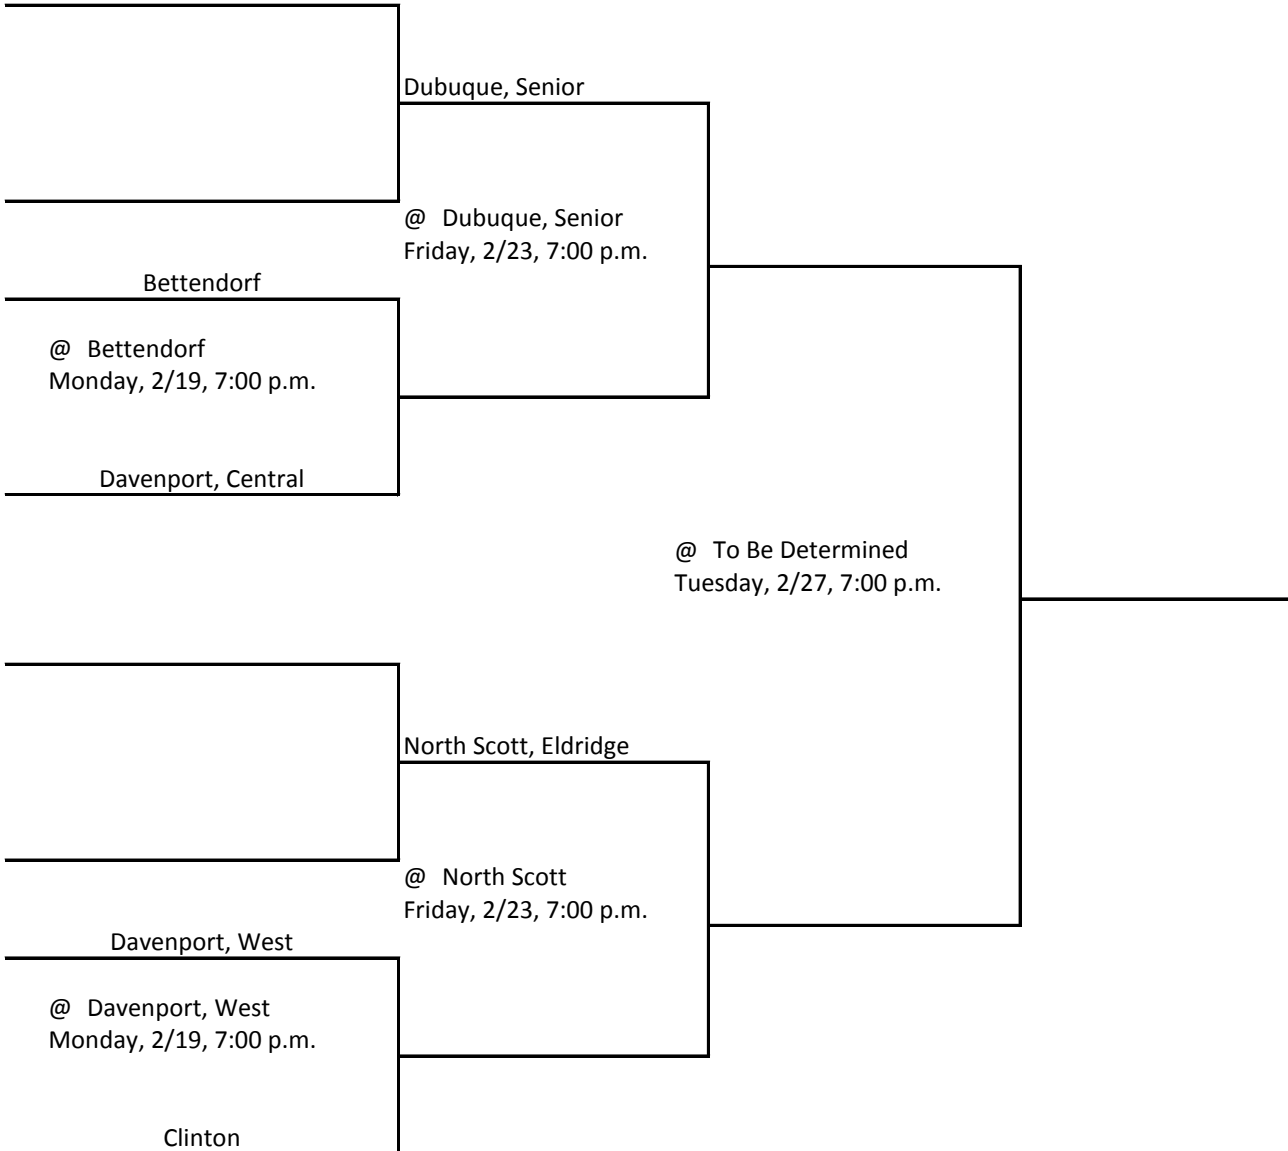

IOWA HIGH SCHOOL ATHLETIC ASSOCIATION

PO BOX 10

BOONE, IOWA 50036-0010

Pairings and Schedule of Tournament Played

2018 BASKETBALL TOURNAMENT

CLASS: 4A

SUBSTATE: #3

Above pairings and time schedule established as directed by the Board of Control