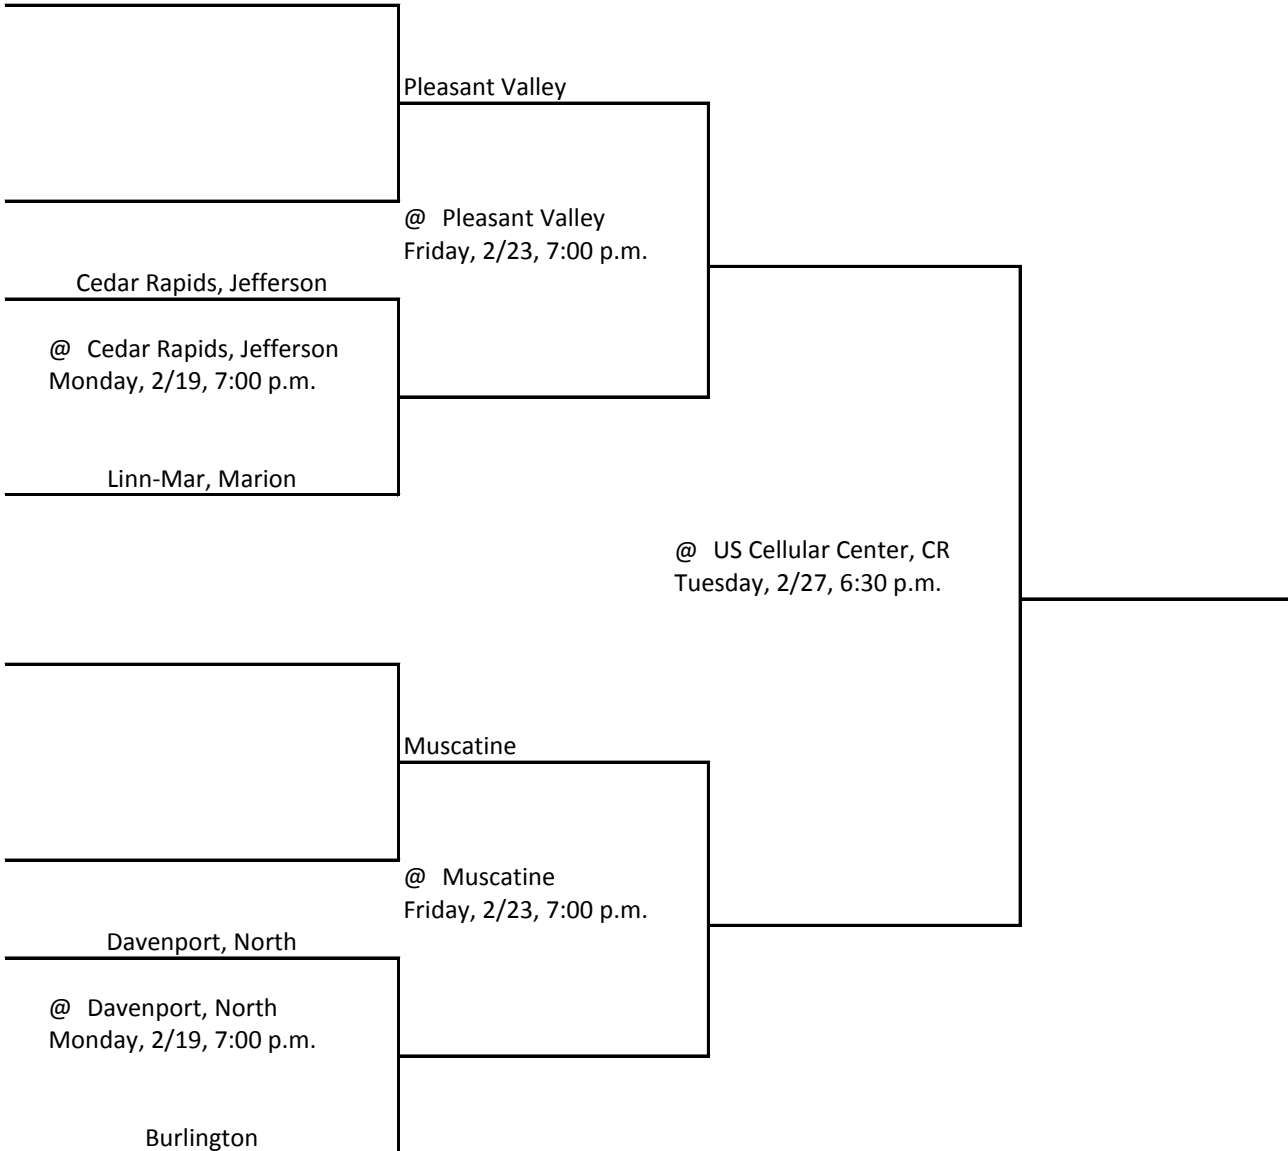

IOWA HIGH SCHOOL ATHLETIC ASSOCIATION

PO BOX 10

BOONE, IOWA 50036-0010

Pairings and Schedule of Tournament Played

2018 BASKETBALL TOURNAMENT

CLASS: 4A

SUBSTATE: #4

Above pairings and time schedule established as directed by the Board of Control