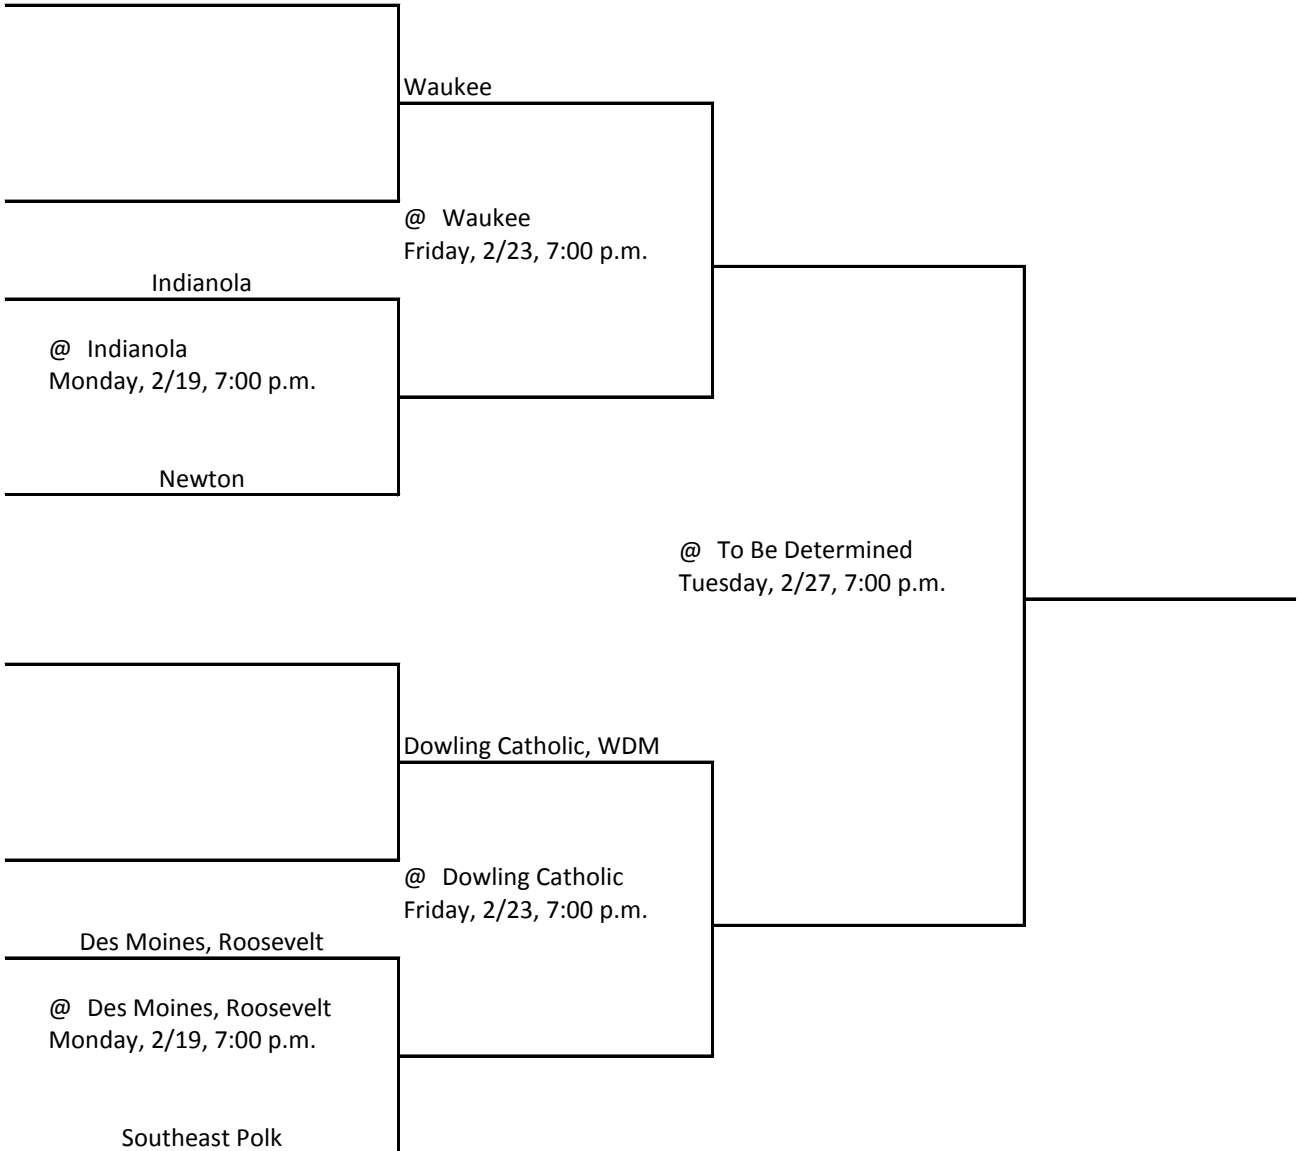

IOWA HIGH SCHOOL ATHLETIC ASSOCIATION

PO BOX 10

BOONE, IOWA 50036-0010

Pairings and Schedule of Tournament Played

2018 BASKETBALL TOURNAMENT

CLASS: 4A

SUBSTATE: #6

Above pairings and time schedule established as directed by the Board of Control