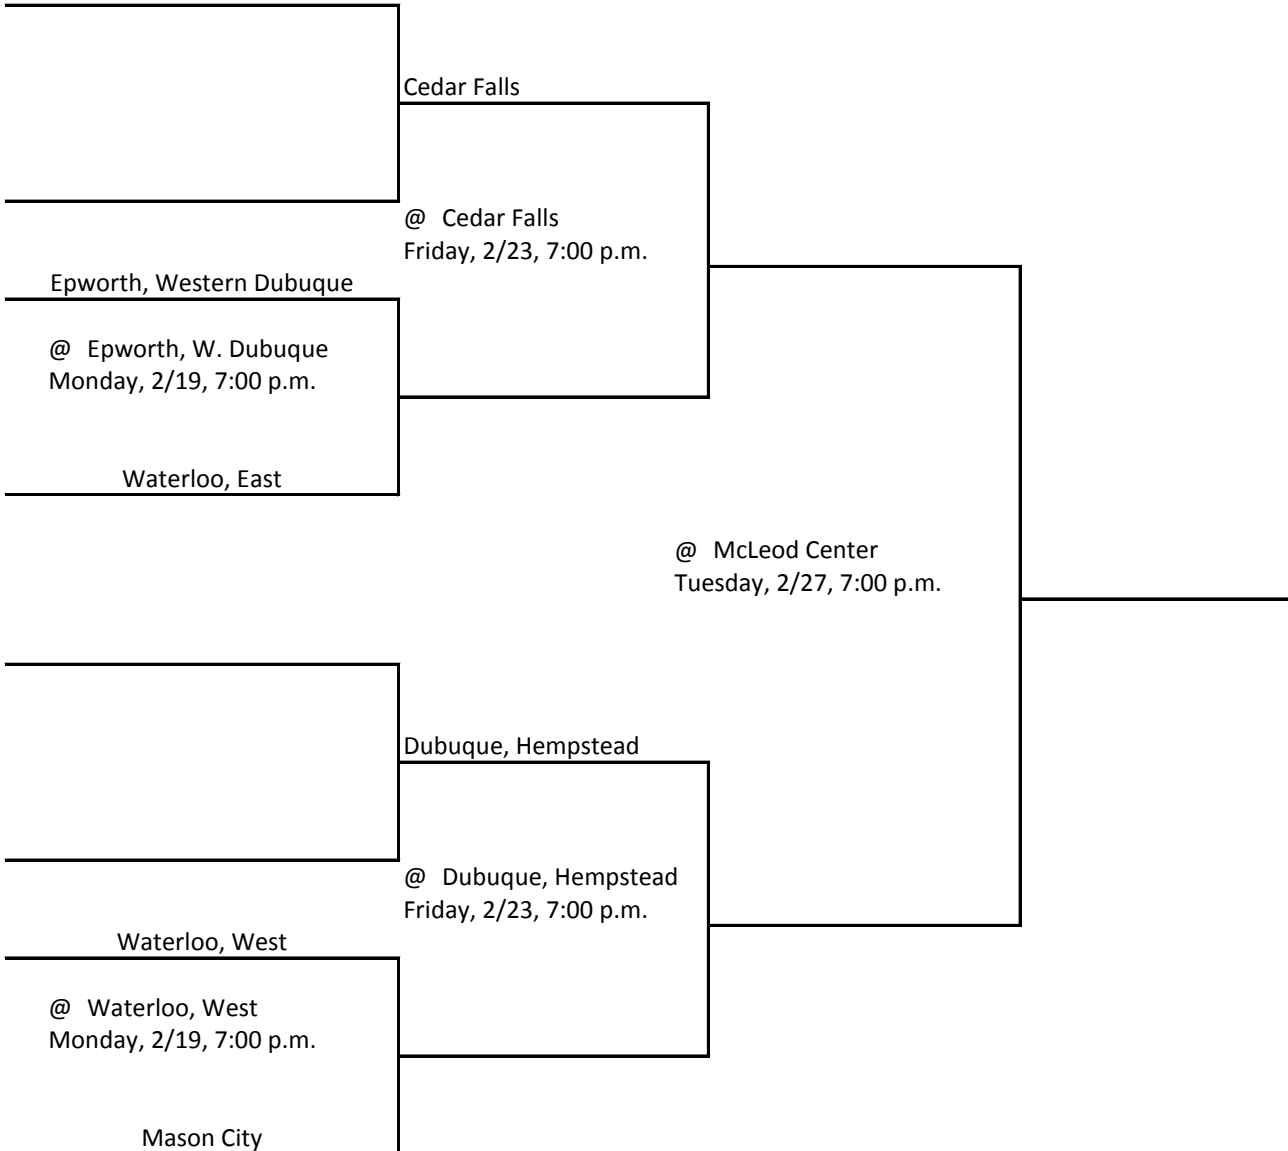

IOWA HIGH SCHOOL ATHLETIC ASSOCIATION

PO BOX 10

BOONE, IOWA 50036-0010

Pairings and Schedule of Tournament Played

**2018 BASKETBALL TOURNAMENT**

CLASS: 4A

SUBSTATE: #1

Above pairings and time schedule established as directed by the Board of Control

**IOWA HIGH SCHOOL ATHLETIC ASSOCIATION**

PO BOX 10

BOONE, IOWA 50036-0010

Pairings and Schedule of Tournament Played

**2018 BASKETBALL TOURNAMENT**

CLASS: 4A

SUBSTATE: #2

Above pairings and time schedule established as directed by the Board of Control