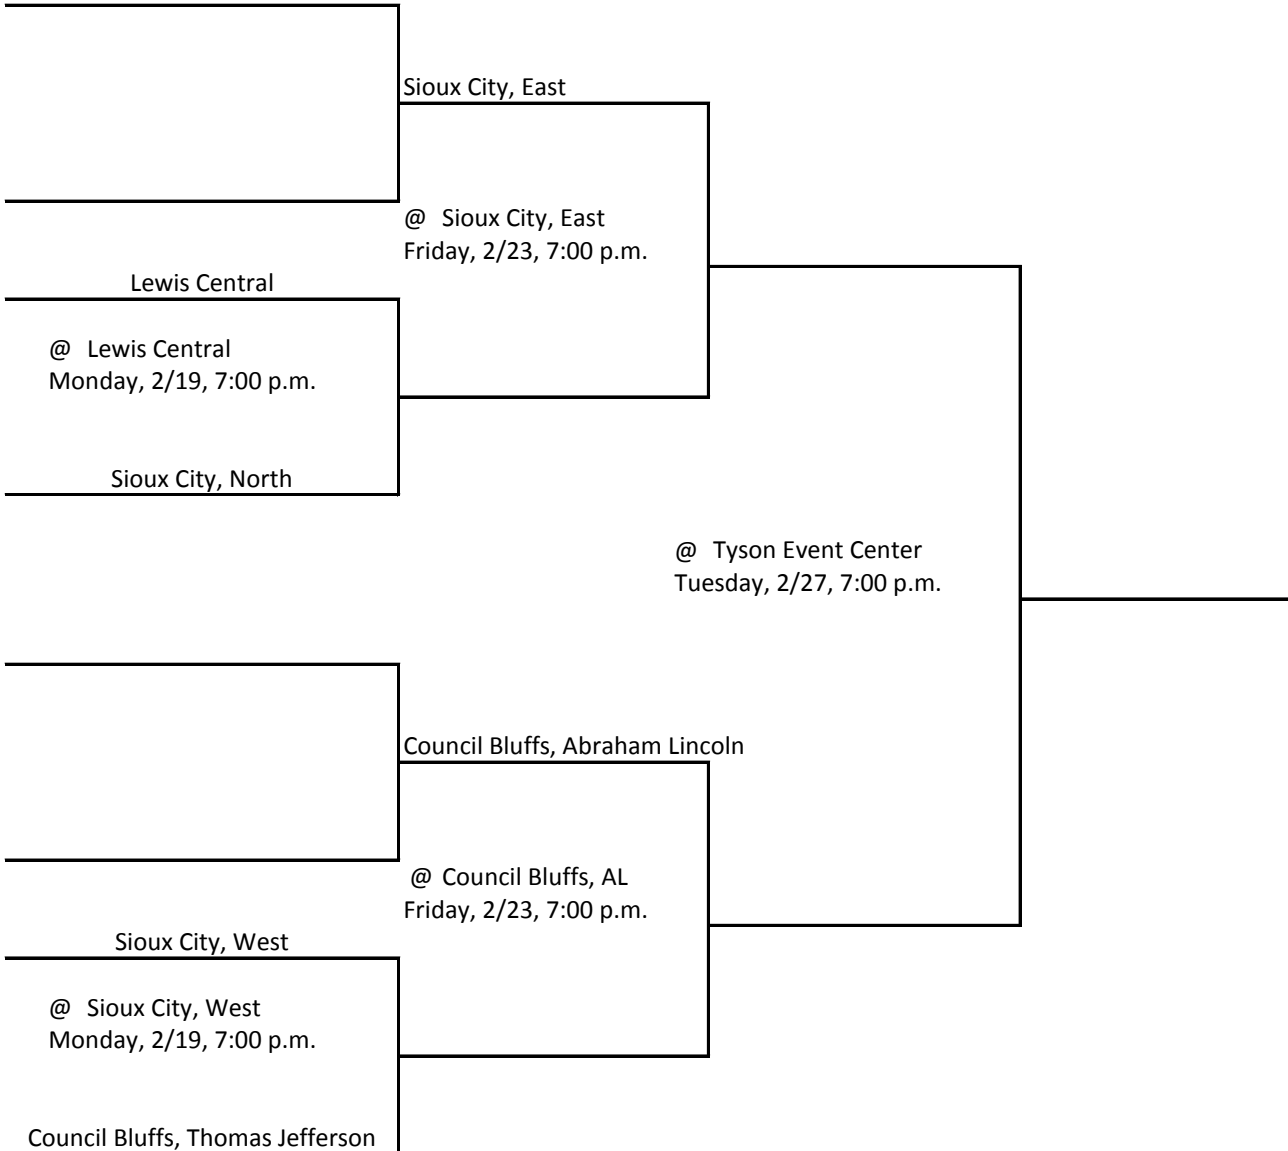

IOWA HIGH SCHOOL ATHLETIC ASSOCIATION

PO BOX 10

BOONE, IOWA 50036-0010

Pairings and Schedule of Tournament Played

**2018 BASKETBALL TOURNAMENT**

CLASS: 4A

SUBSTATE: #1

Above pairings and time schedule established as directed by the Board of Control

**IOWA HIGH SCHOOL ATHLETIC ASSOCIATION**

PO BOX 10

BOONE, IOWA 50036-0010

Pairings and Schedule of Tournament Played

**2018 BASKETBALL TOURNAMENT**

CLASS: 4A

SUBSTATE: #2

Above pairings and time schedule established as directed by the Board of Control