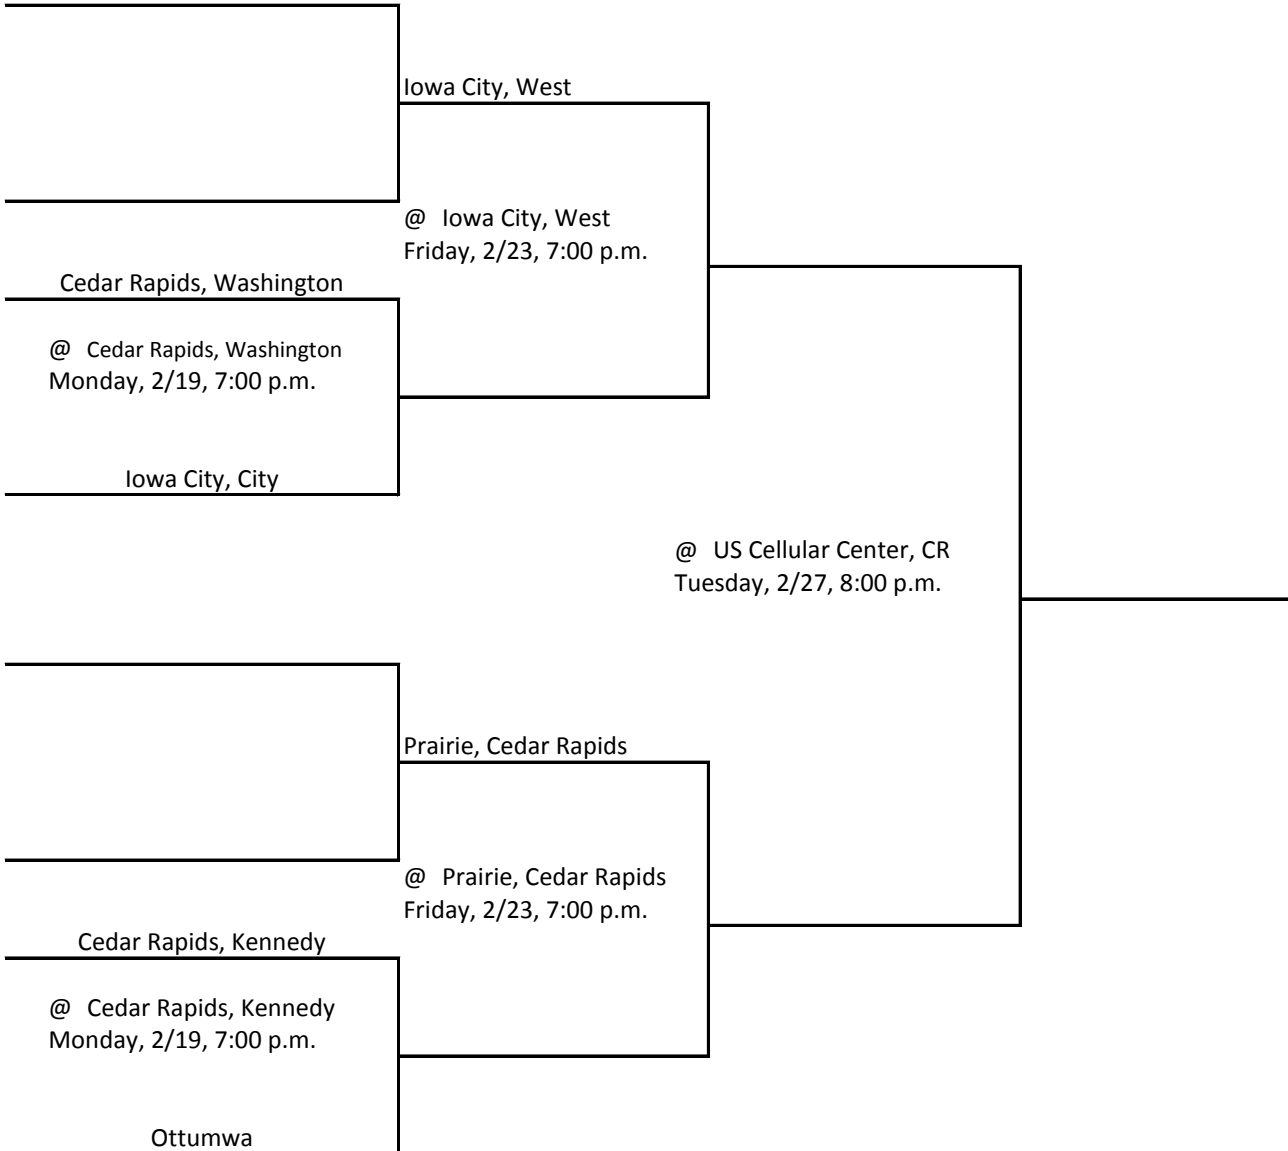

IOWA HIGH SCHOOL ATHLETIC ASSOCIATION

PO BOX 10

BOONE, IOWA 50036-0010

Pairings and Schedule of Tournament Played

2018 BASKETBALL TOURNAMENT

CLASS: 4A

SUBSTATE: #5

Above pairings and time schedule established as directed by the Board of Control